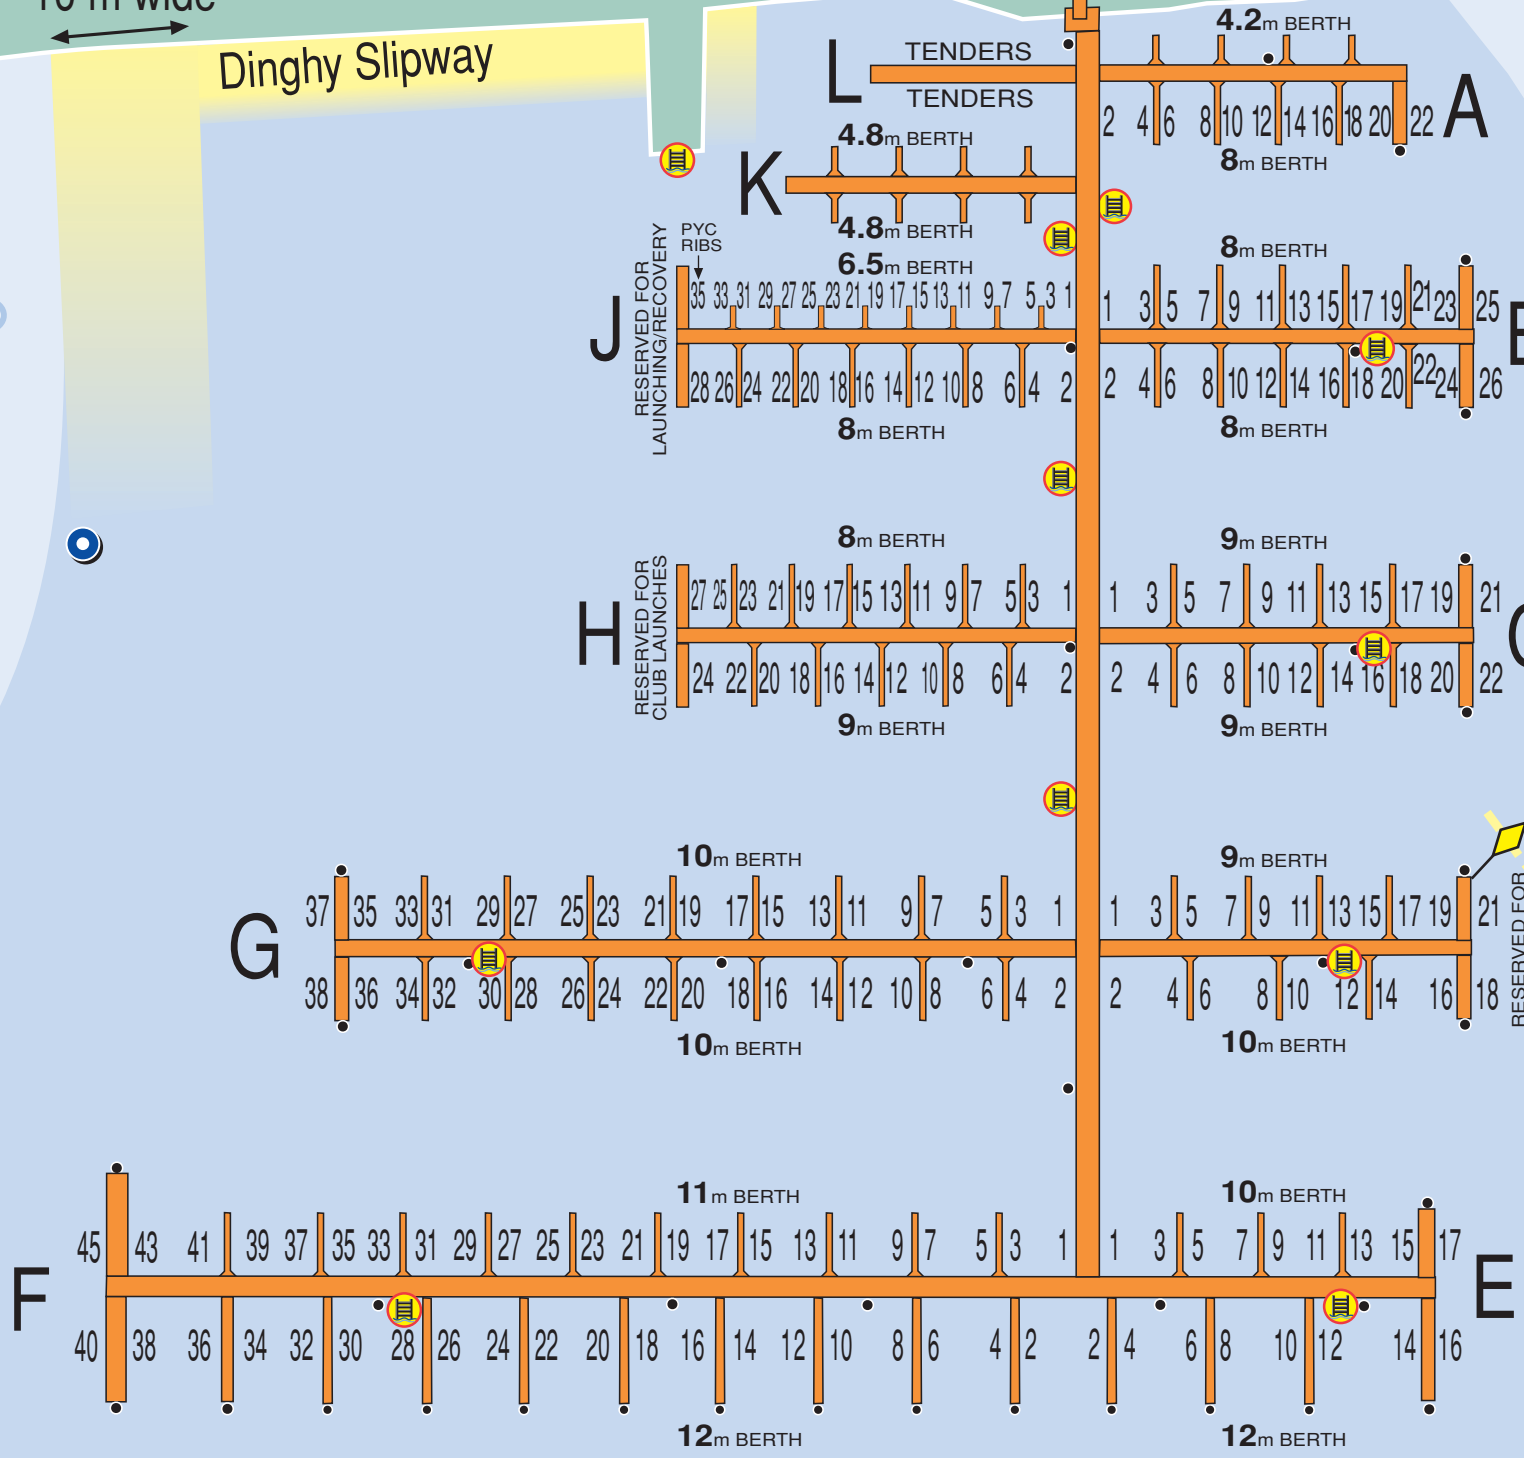

Deep water slipway
10 m wide

Dinghy Slipway

Training Room

Youth Room

Marina Office

Clubhouse

Toilets & Showers

SHALLOWS

SHALLOWS

Please enter the Haven with caution, the Speed limit is 4 knots. The Haven has full marina facilities available.

The Berth Master will advise, please call on **Ch37 or Ch80**.

Call sign '**Parkstone Haven**'.

Advance booking can be taken on the telephone: **01202 738824**

On arrival you must contact the Berth Master or the Office.

(Outside normal Office hours contact the Club Steward at the Bar): **01202 743610 - Ext 5**

= Pontoon Safety Ladders

Parkstone Yacht Club Haven
Tel: 01202 716394
PYC SIGN