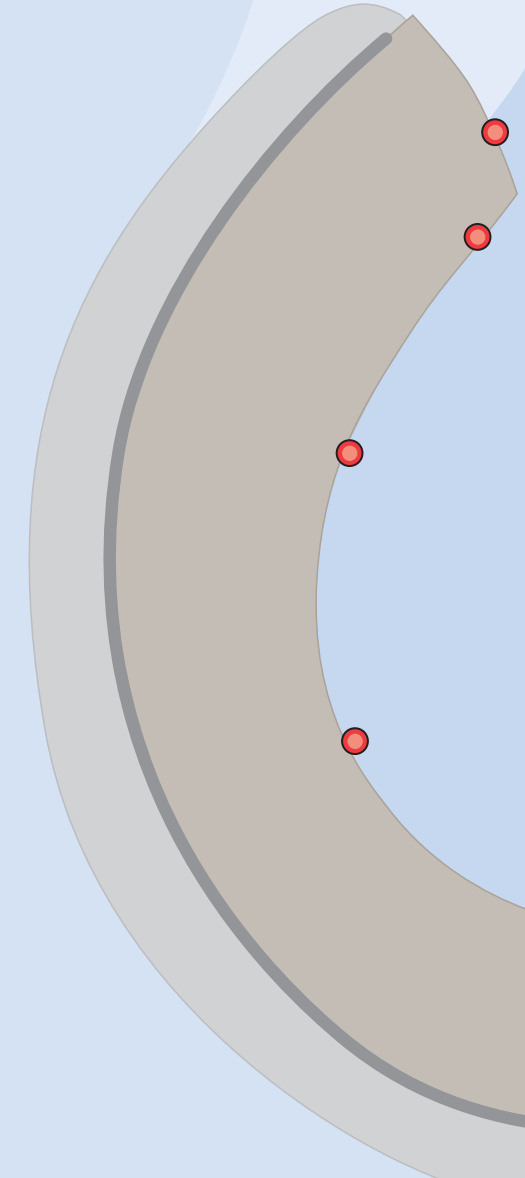

Deep water slipway
10 m wide

Dinghy Slipway

Training Room

Youth Room

Marina Office

Clubhouse

Toilets & Showers

SHALLOWS

SHALLOWS

Please enter the Haven with caution, the Speed limit is 4 knots. The Haven has full marina facilities available.

The Berth Master will advise, please call on **Ch37 or Ch80**.

Call sign '**Parkstone Haven**'.

Advance booking can be taken on the telephone: **01202 738824**

On arrival you must contact the Berth Master or the Office.

(Outside normal Office hours contact the Club Steward at the Bar): **01202 743610 - Ext 5**

= Pontoon Safety Ladders

Parkstone Yacht Club Haven
Tel: 01202 716394
PYC SIGN